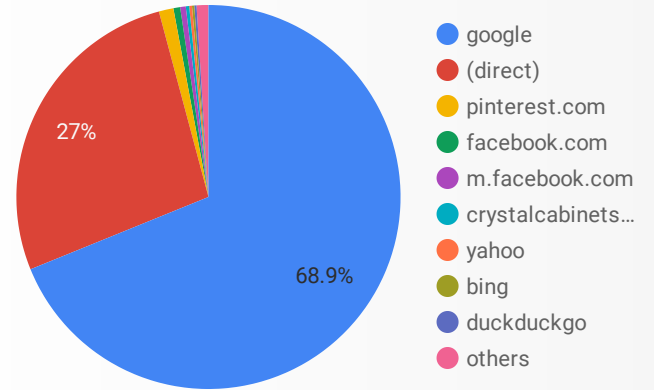

Monthly Snap Shot Data From Google Analytics

Sessions
2,116
↓ -13.3%

Avg. Session Duration
00:01:17
↑ 5.7%

Pages / Session
2.18
↑ 2.1%

Bounce Rate
62.6%
↓ -2.1%

How are site sessions trending?

Where is your traffic coming from?