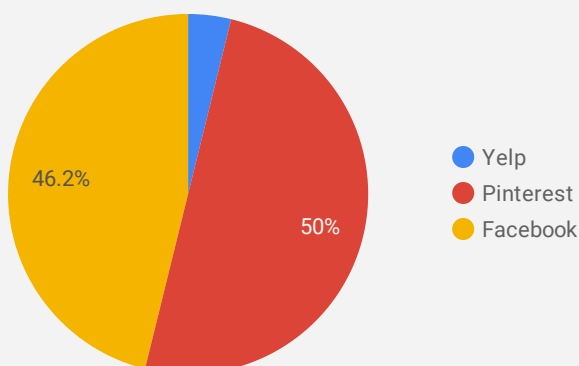

Top Social Sources

Most Engaged Pages

	Page Title	Avg. Time on Page
1.	A 3-Story Elevator Addition ...	00:21:20
2.	Keep What You Have-Just ...	00:06:09
3.	An Accessible Design Bath o...	00:05:49
4.	ADU Means Income | Glickm...	00:04:14
5.	Kitchen Design | Build a Bett...	00:03:57

1 - 10 / 130 < >