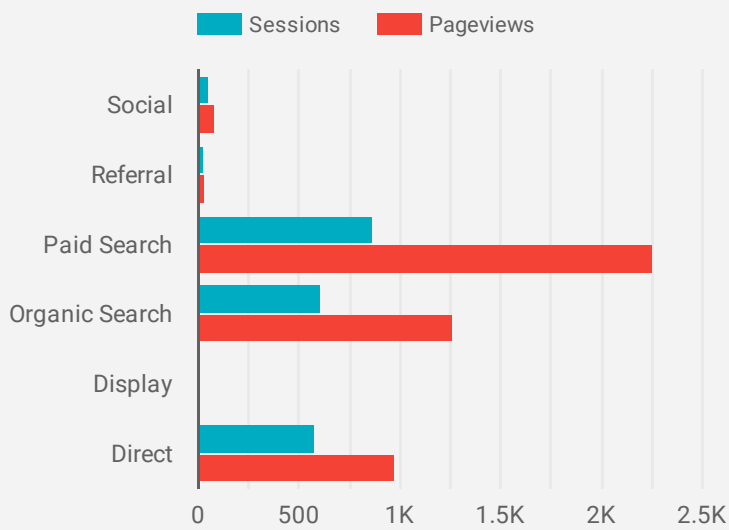

Monthly Snap Shot Data From Google Analytics

Sessions
2,116
↓ -13.3%

Avg. Session Duration
00:01:17
↑ 5.7%

Pages / Session
2.18
↑ 2.1%

Bounce Rate
62.6%
↓ -2.1%

How are site sessions trending?

Where is your traffic coming from?

Which channels are driving engagement?

Goal: Engaged Users

Popular Pages

	Page Title	Pagevie...
1.	Home Additions in Northern VA, MD & D.C. G...	719
2.	Design, Remodel, Build & Creative Accessible ...	557
3.	Custom Kitchen Remodeling in Northern VA, ...	251
4.	Contact Us Glickman Design Build	250
5.	Bump Out Additions in MD, VA & D.C. Glickm...	249
6.	Bump-Out Additions: An Easier Way to Get M...	173
7.	Custom Bathroom Remodeling in Northern V...	172
8.	Home Remodeling & Mobility Designs Glick...	154
9.	Mother-In-Law Suite Additions in VA, MD & DC...	143
10.	Home Remodeling & High End Design Glick...	141