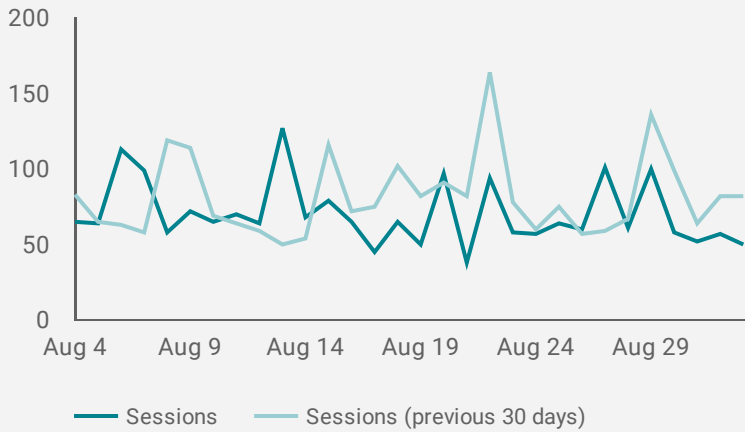

Monthly Snap Shot Data From Google Analytics

Sessions
2,116
↓ -13.3%

Avg. Session Duration
00:01:17
↑ 5.7%

Pages / Session
2.18
↑ 2.1%

Bounce Rate
62.6%
↓ -2.1%

How are site sessions trending?

Where is your traffic coming from?