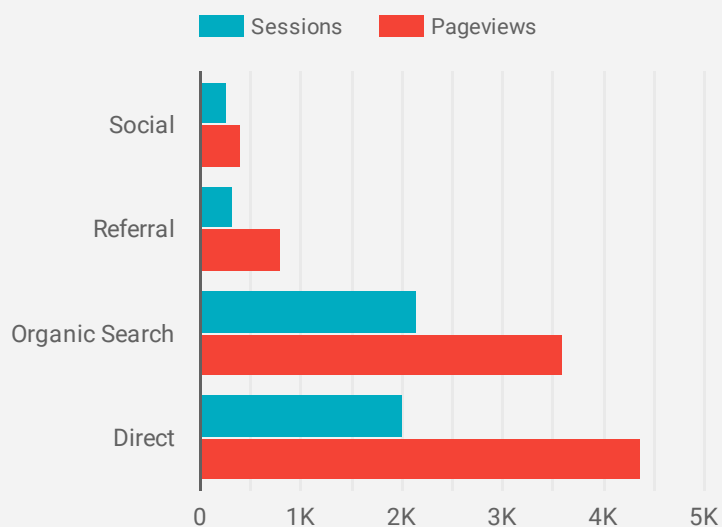

Monthly Snap Shot Data From Google Analytics

Sessions  
**4,723**  
↑ 10.8%

Avg. Session Duration  
**00:01:48**  
↑ 7.1%

Pages / Session  
**1.94**  
↑ 5.1%

Bounce Rate  
**70.7%**  
↑ 0.1%

### How are site sessions trending?

### Where is your traffic coming from?

### Which channels are driving engagement?

Goal: Engaged Users