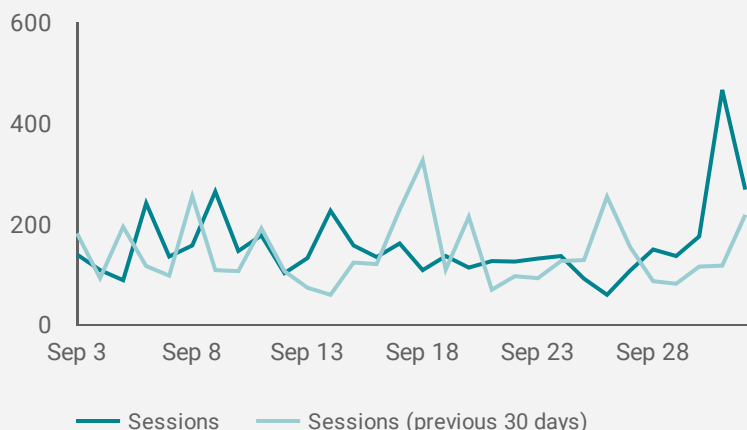

Monthly Snap Shot Data From Google Analytics

Sessions  
**4,723**  
↑ 10.8%

Avg. Session Duration  
**00:01:48**  
↑ 7.1%

Pages / Session  
**1.94**  
↑ 5.1%

Bounce Rate  
**70.7%**  
↑ 0.1%

### How are site sessions trending?