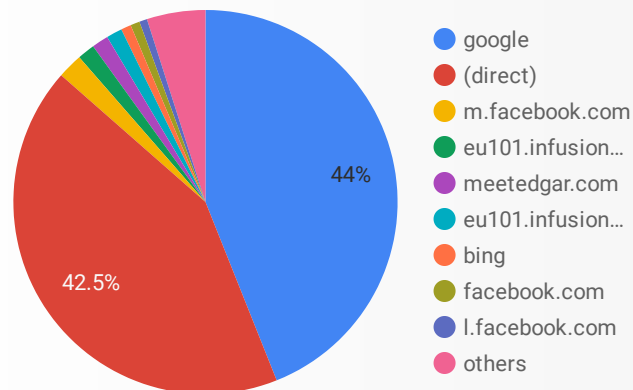

Monthly Snap Shot Data From Google Analytics

Sessions  
**4,723**  
↑ 10.8%

Avg. Session Duration  
**00:01:48**  
↑ 7.1%

Pages / Session  
**1.94**  
↑ 5.1%

Bounce Rate  
**70.7%**  
↑ 0.1%

### How are site sessions trending?

### Where is your traffic coming from?