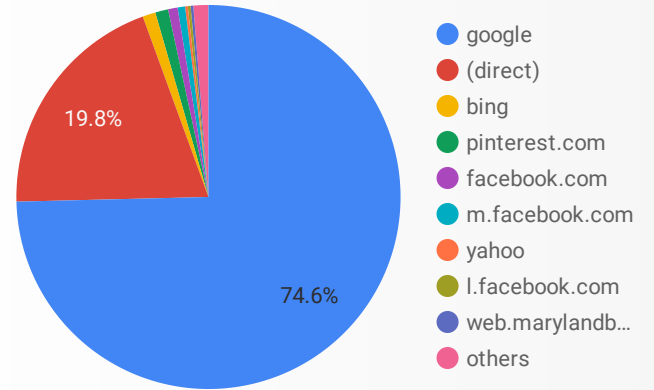

Monthly Snap Shot Data From Google Analytics

Sessions
1,745
↓ -19.8%

Avg. Session Duration
00:01:45
↑ 43.7%

Pages / Session
2.21
↑ 3.0%

Bounce Rate
60.6%
↓ -2.7%

How are site sessions trending?

Where is your traffic coming from?