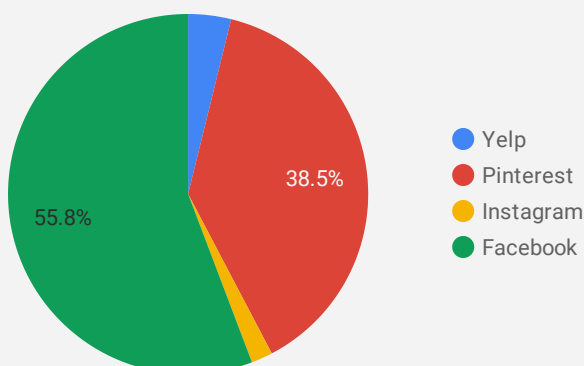

Top Social Sources

Most Engaged Pages

	Page Title	Avg. Time on Page
1.	Modern Kitchen and Mudro...	00:09:27
2.	Aging In Place With Attracti...	00:08:51
3.	Universal Home Design | Be...	00:07:37
4.	Your Best Home Renovation...	00:05:26
5.	An Amazing Transformatio...	00:05:21

1 - 10 / 162 < >