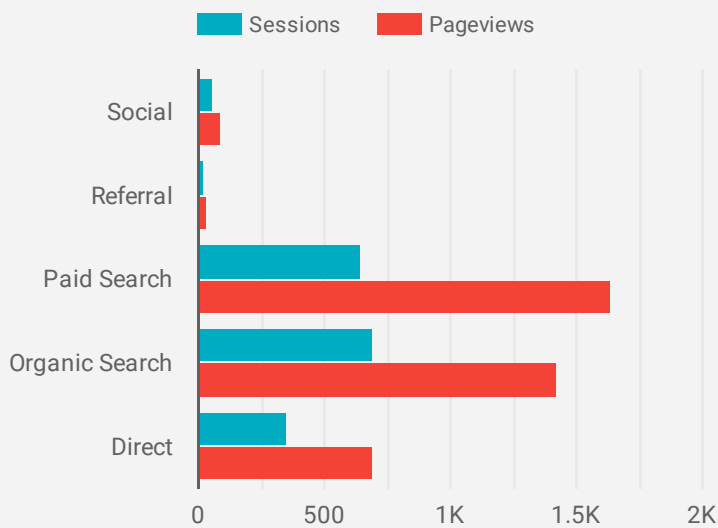

Monthly Snap Shot Data From Google Analytics

Sessions
1,745
↓ -19.8%

Avg. Session Duration
00:01:45
↑ 43.7%

Pages / Session
2.21
↑ 3.0%

Bounce Rate
60.6%
↓ -2.7%

How are site sessions trending?

Where is your traffic coming from?

Which channels are driving engagement?

Goal: Engaged Users

Popular Pages

	Page Title	Pagevie...
1.	Design, Remodel, Build & Creative Accessible ...	557
2.	Home Additions in Northern VA, MD & D.C. G...	426
3.	Custom Bathroom Remodeling in Northern V...	295
4.	Contact Us Glickman Design Build	277
5.	Bump-Out Additions: An Easier Way to Get M...	191
6.	Bump Out Additions in MD, VA & D.C. Glickm...	169
7.	Home Remodel in Northern VA, MD & D.C. H...	119
8.	Home Remodeling & High End Design Glick...	109
9.	Accessible Home Renovations & Mobility Solu...	103
10.	About Us Glickman	83