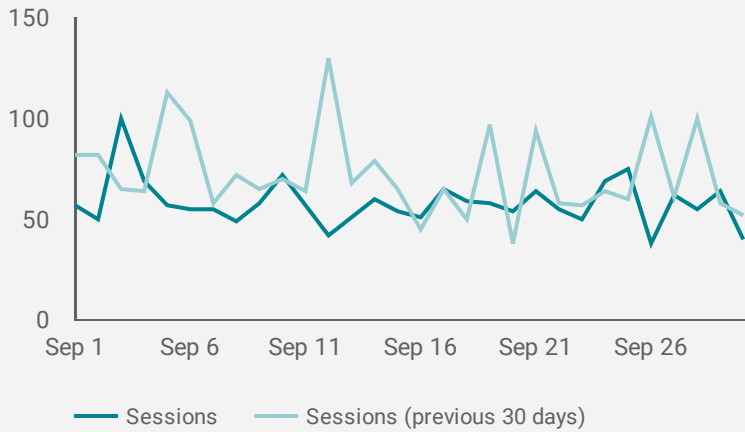

Monthly Snap Shot Data From Google Analytics

Sessions
1,745
↓ -19.8%

Avg. Session Duration
00:01:45
↑ 43.7%

Pages / Session
2.21
↑ 3.0%

Bounce Rate
60.6%
↓ -2.7%

How are site sessions trending?

Where is your traffic coming from?