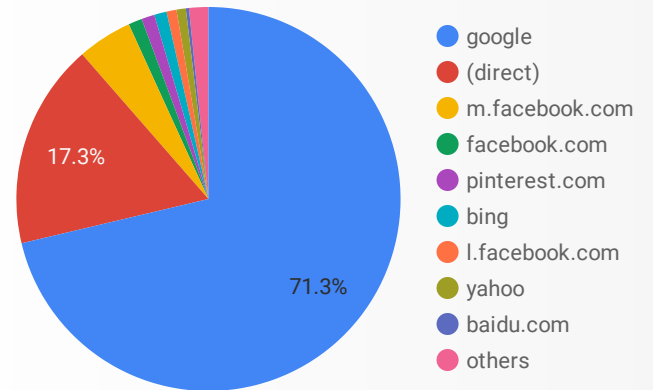

Monthly Snap Shot Data From Google Analytics

Sessions
1,909
↑ 6.2%

Avg. Session Duration
00:01:26
↓ -15.8%

Pages / Session
2.08
↓ -5.8%

Bounce Rate
65.3%
↑ 7.7%

How are site sessions trending?

Where is your traffic coming from?