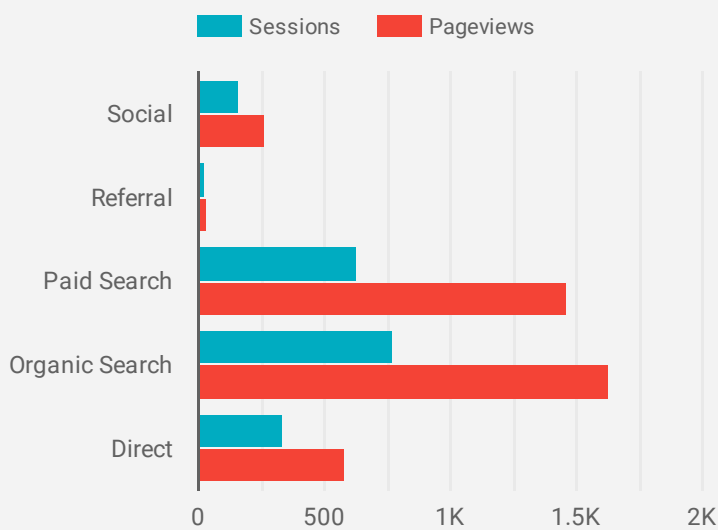

Monthly Snap Shot Data From Google Analytics

Sessions
1,909
↑ 6.2%

Avg. Session Duration
00:01:26
↓ -15.8%

Pages / Session
2.08
↓ -5.8%

Bounce Rate
65.3%
↑ 7.7%

How are site sessions trending?

Where is your traffic coming from?

Which channels are driving engagement?

Goal: Engaged Users

Popular Pages

	Page Title	Pagevie...
1.	Design, Remodel, Build & Creative Accessible ...	586
2.	Contact Us Glickman Design Build	351
3.	Bump-Out Additions: An Easier Way to Get M...	285
4.	Home Additions in Northern VA, MD & D.C. G...	275
5.	Custom Bathroom Remodeling in Northern V...	272
6.	Home Remodel in Northern VA, MD & D.C. H...	196
7.	Home Remodeling & High End Design Glick...	161
8.	Bump Out Additions in MD, VA & D.C. Glickm...	161
9.	About Us Glickman	96
10.	Accessible Home Renovations & Mobility Solu...	92