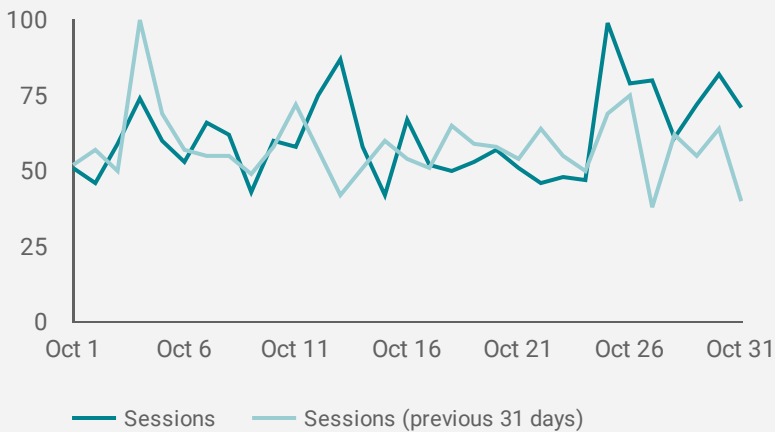

Monthly Snap Shot Data From Google Analytics

Sessions
1,909
↑ 6.2%

Avg. Session Duration
00:01:26
↓ -15.8%

Pages / Session
2.08
↓ -5.8%

Bounce Rate
65.3%
↑ 7.7%

How are site sessions trending?

Where is your traffic coming from?