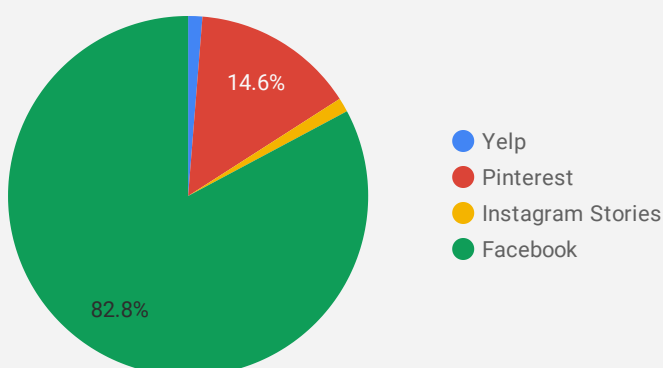

Top Social Sources

Most Engaged Pages

	Page Title	Avg. Time on Page
1.	Bathrooms Archives Page 2 ...	00:17:37
2.	Arlington House Remodelin...	00:15:06
3.	Case Studies Archives Page ...	00:08:40
4.	Glickman Design Build Hon...	00:04:49
5.	A Whole New House for this...	00:03:54

1 - 10 / 132 < >