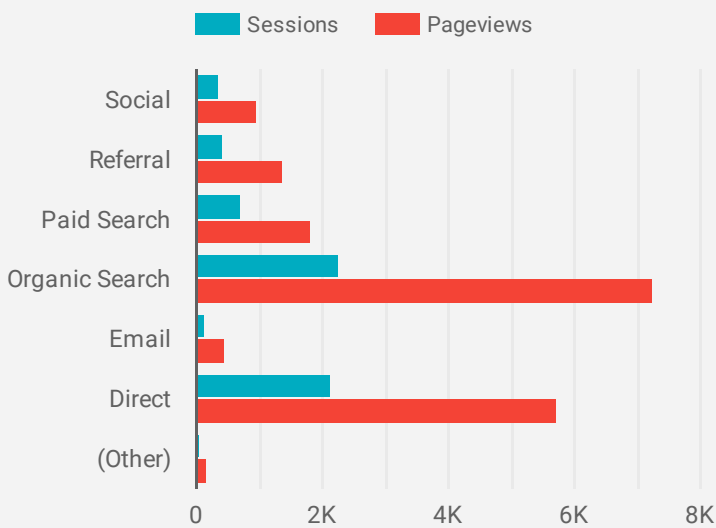

Monthly Snap Shot Data From Google Analytics

Sessions
6,049
↑ 20.1%

Avg. Session Duration
00:01:09
↑ 8.0%

Pages / Session
2.92
↓ -1.4%

Bounce Rate
7.6%
↓ -10.7%

How are site sessions trending?

Where is your traffic coming from?

Which channels are driving engagement?

Goal: Engaged Users

Popular Pages

	Page Title	Pagevie...
1.	Get Help Now Virtual Lactation Consultant ...	3,769
2.	Book Lactation Support & Breastfeeding Help ...	1,756
3.	The ultimate guide to foods that increase bre...	1,585
4.	boober - YouTube	1,252
5.	Find a Birth Doula for Your Baby's Birth Virtu...	744
6.	Free ebook Boober	662
7.	Events Boober	617
8.	Acupressure to help lactation and breastfeedi...	450
9.	Join Boober Boober	408
10.	Boober Story Lactation Consultants in NYC ...	394

1 - 10 / 406 < >

What Regions are most popular?

	Region	City	Sessions ▾
1.	New York	New York	1,470
2.	(not set)	(not set)	218
3.	California	Los Angeles	188
4.	Illinois	Chicago	174
5.	Georgia	Atlanta	73
6.	Oregon	Boardman	53
7.	New Jersey	Jersey City	51
8.	California	San Francisco	44