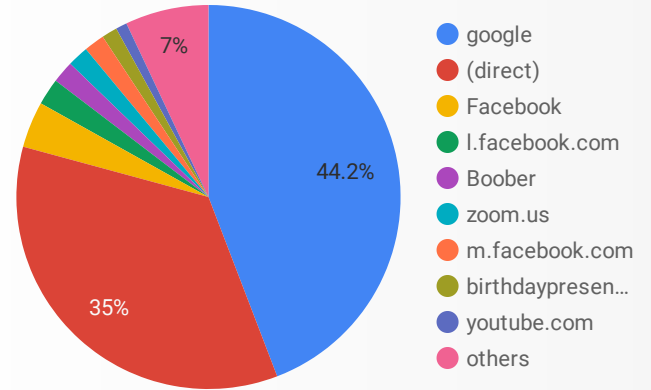

Monthly Snap Shot Data From Google Analytics

Sessions
6,049
↑ 20.1%

Avg. Session Duration
00:01:09
↑ 8.0%

Pages / Session
2.92
↓ -1.4%

Bounce Rate
7.6%
↓ -10.7%

How are site sessions trending?

Where is your traffic coming from?

Which channels are driving engagement?

Goal: Engaged Users

Popular Pages

	Page Title	Pagevie...
1.	Get Help Now Virtual Lactation Consultant ...	3,769
2.	Book Lactation Support & Breastfeeding Help ...	1,756
3.	The ultimate guide to foods that increase bre...	1,585
4.	boober - YouTube	1,252
5.	Find a Birth Doula for Your Baby's Birth Virtu...	744
6.	Free ebook Boober	662
7.	Events Boober	617
8.	Acupressure to help lactation and breastfeedi...	450
9.	Join Boober Boober	408
10.	Boober Story Lactation Consultants in NYC ...	394

1 - 10 / 406 < >

What Regions are most popular?

	Region	City	Sessions ▾
1.	New York	New York	1,470
2.	(not set)	(not set)	218
3.	California	Los Angeles	188
4.	Illinois	Chicago	174
5.	Georgia	Atlanta	73
6.	Oregon	Boardman	53
7.	New Jersey	Jersey City	51
8.	California	San Francisco	44