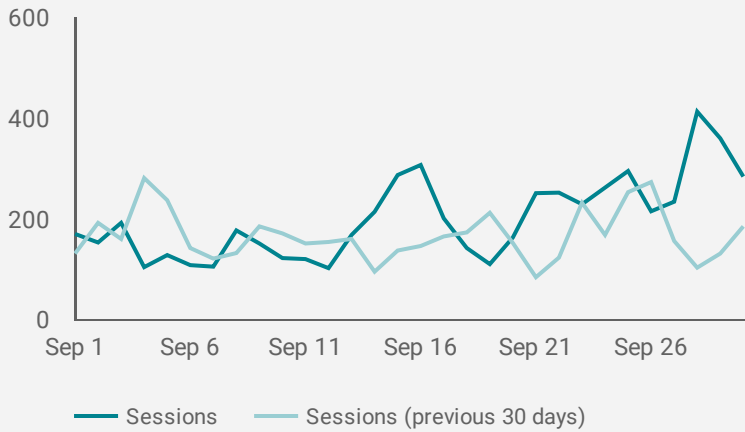

Monthly Snap Shot Data From Google Analytics

Sessions
6,049
↑ 20.1%

Avg. Session Duration
00:01:09
↑ 8.0%

Pages / Session
2.92
↓ -1.4%

Bounce Rate
7.6%
↓ -10.7%

How are site sessions trending?

Where is your traffic coming from?

1 - 10 / 406 < >

What Regions are most popular?

	Region	City	Sessions ▾
1.	New York	New York	1,470
2.	(not set)	(not set)	218
3.	California	Los Angeles	188
4.	Illinois	Chicago	174
5.	Georgia	Atlanta	73
6.	Oregon	Boardman	53
7.	New Jersey	Jersey City	51
8.	California	San Francisco	44