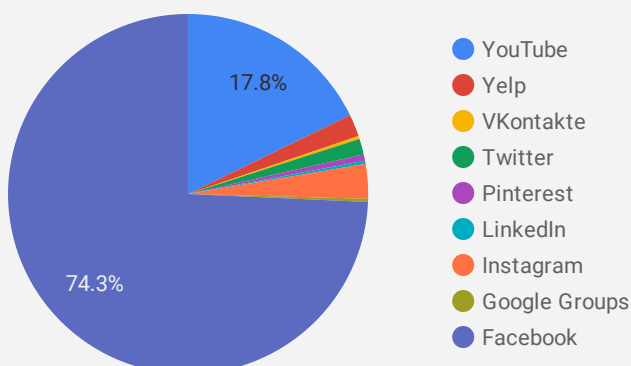

Which channels are driving engagement?

Goal: Engaged Users

Popular Pages

	Page Title	Pagevie...
1.	Get Help Now Virtual Lactation Consultant ...	3,769
2.	Book Lactation Support & Breastfeeding Help ...	1,756
3.	The ultimate guide to foods that increase bre...	1,585
4.	boober - YouTube	1,252
5.	Find a Birth Doula for Your Baby's Birth Virtu...	744
6.	Free ebook Boober	662
7.	Events Boober	617
8.	Acupressure to help lactation and breastfeedi...	450
9.	Join Boober Boober	408
10.	Boober Story Lactation Consultants in NYC ...	394

1 - 10 / 406 < >

Top Social Sources

Most Engaged Pages

	Page Title	Avg. Time on Page
1.	(13) LoveGuide - YouTube	00:21:06
2.	(265) boober - YouTube	00:14:41
3.	(18) Jeny Smith - YouTube	00:14:08
4.	Join Platform - Certification...	00:11:14
5.	How to build milk supply wit...	00:09:30

1 - 10 / 406 < >

What Regions are most popular?

	Region	City	Sessions ▾
1.	New York	New York	1,470
2.	(not set)	(not set)	218
3.	California	Los Angeles	188
4.	Illinois	Chicago	174
5.	Georgia	Atlanta	73
6.	Oregon	Boardman	53
7.	New Jersey	Jersey City	51
8.	California	San Francisco	44