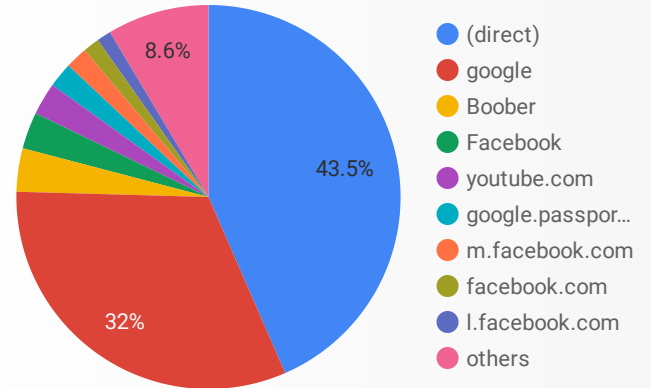

Monthly Snap Shot Data From Google Analytics

Sessions
8,148
↑ 30.7%

Avg. Session Duration
00:01:00
↓ -13.6%

Pages / Session
2.7
↓ -7.6%

Bounce Rate
11.6%
↑ 53.9%

How are site sessions trending?

Where is your traffic coming from?

Which channels are driving engagement?

Goal: Engaged Users

Popular Pages

	Page Title	Pagevie...
1.	Get Help Now Virtual Lactation Consultant ...	3,883
2.	boober - YouTube	2,901
3.	Book Lactation Support & Breastfeeding Help ...	1,564
4.	The ultimate guide to foods that increase bre...	1,115
5.	Get Help Now Virtual Lactation Consultant ...	790
6.	Events Boober	785
7.	Find a Birth Doula for Your Baby's Birth Virtu...	782
8.	Free ebook Boober	711
9.	Acupressure to help lactation and breastfeedi...	479
10.	Blog Breastfeeding Tips Pregnancy to Post...	432

1 - 10 / 668 < >

What Regions are most popular?

	Region	City	Sessions ▾
1.	New York	New York	1,468
2.	(not set)	(not set)	321
3.	California	Los Angeles	184
4.	Illinois	Chicago	163
5.	Georgia	Atlanta	86
6.	Taichung City	(not set)	65
7.	Taipei City	(not set)	64
8.	New Taipei ...	(not set)	64