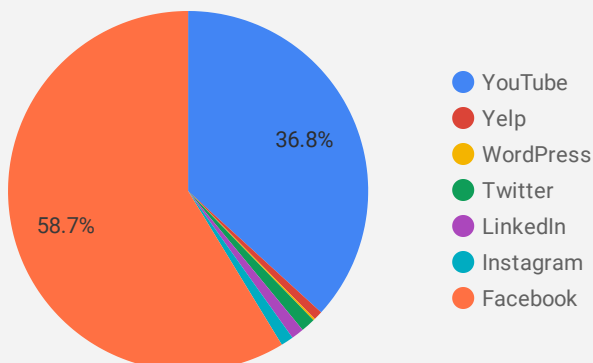

Top Social Sources

Most Engaged Pages

	Page Title	Avg. Time on Page
1.	(167) boober - YouTube	00:29:47
2.	(21) How to Use a Nipple Sh...	00:23:20
3.	En La Calle - Model Film #1 - ...	00:22:39
4.	Doula View LLC - YouTube	00:20:51
5.	(126) New Baby Sibling | Ne...	00:19:47

1 - 10 / 668 < >