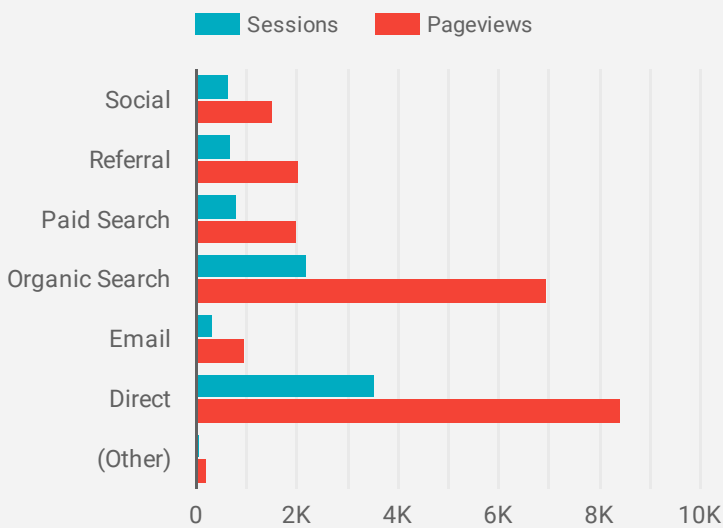

Monthly Snap Shot Data From Google Analytics

Sessions
8,148
↑ 30.7%

Avg. Session Duration
00:01:00
↓ -13.6%

Pages / Session
2.7
↓ -7.6%

Bounce Rate
11.6%
↑ 53.9%

How are site sessions trending?

Where is your traffic coming from?

Which channels are driving engagement?

Goal: Engaged Users

Popular Pages

	Page Title	Pagevie...
1.	Get Help Now Virtual Lactation Consultant ...	3,883
2.	boober - YouTube	2,901
3.	Book Lactation Support & Breastfeeding Help ...	1,564
4.	The ultimate guide to foods that increase bre...	1,115
5.	Get Help Now Virtual Lactation Consultant ...	790
6.	Events Boober	785
7.	Find a Birth Doula for Your Baby's Birth Virtu...	782
8.	Free ebook Boober	711
9.	Acupressure to help lactation and breastfeedi...	479
10.	Blog Breastfeeding Tips Pregnancy to Post...	432

1 - 10 / 668 < >

What Regions are most popular?

	Region	City	Sessions ▾
1.	New York	New York	1,468
2.	(not set)	(not set)	321
3.	California	Los Angeles	184
4.	Illinois	Chicago	163
5.	Georgia	Atlanta	86
6.	Taichung City	(not set)	65
7.	Taipei City	(not set)	64
8.	New Taipei ...	(not set)	64