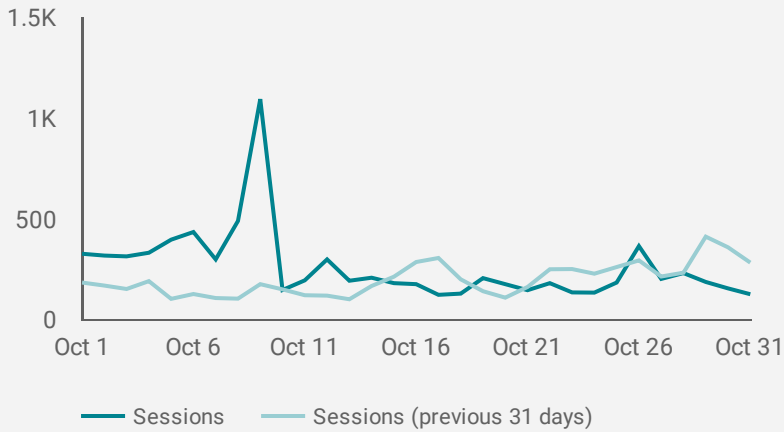

Monthly Snap Shot Data From Google Analytics

Sessions
8,148
↑ 30.7%

Avg. Session Duration
00:01:00
↓ -13.6%

Pages / Session
2.7
↓ -7.6%

Bounce Rate
11.6%
↑ 53.9%

How are site sessions trending?

Where is your traffic coming from?

Which channels are driving engagement?

Goal: Engaged Users

Popular Pages

	Page Title	Pagevie...
1.	Get Help Now Virtual Lactation Consultant ...	3,883
2.	boober - YouTube	2,901
3.	Book Lactation Support & Breastfeeding Help ...	1,564
4.	The ultimate guide to foods that increase bre...	1,115
5.	Get Help Now Virtual Lactation Consultant ...	790
6.	Events Boober	785
7.	Find a Birth Doula for Your Baby's Birth Virtu...	782
8.	Free ebook Boober	711
9.	Acupressure to help lactation and breastfeedi...	479
10.	Blog Breastfeeding Tips Pregnancy to Post...	432

1 - 10 / 668 < >

What Regions are most popular?

	Region	City	Sessions ▾
1.	New York	New York	1,468
2.	(not set)	(not set)	321
3.	California	Los Angeles	184
4.	Illinois	Chicago	163
5.	Georgia	Atlanta	86
6.	Taichung City	(not set)	65
7.	Taipei City	(not set)	64
8.	New Taipei ...	(not set)	64