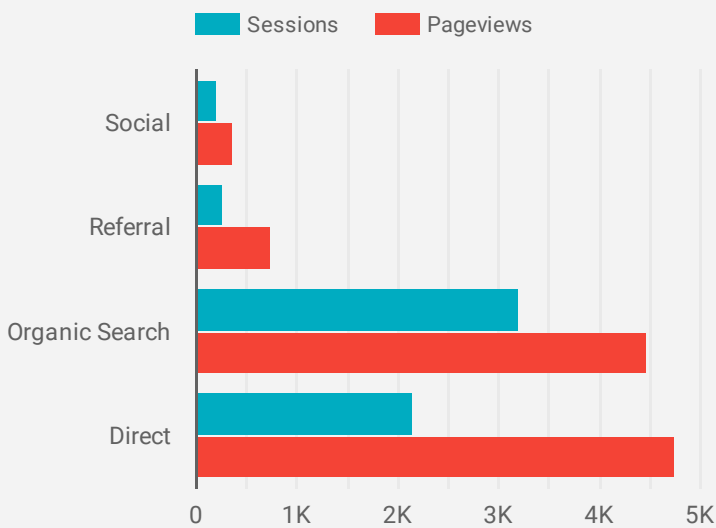

Monthly Snap Shot Data From Google Analytics

Sessions  
**5,771**  
↑ 30.0%

Avg. Session Duration  
**00:01:32**  
↓ -15.4%

Pages / Session  
**1.78**  
↓ -5.6%

Bounce Rate  
**73.8%**  
↑ 3.6%

### How are site sessions trending?

### Where is your traffic coming from?

### Which channels are driving engagement?

Goal: Engaged Users