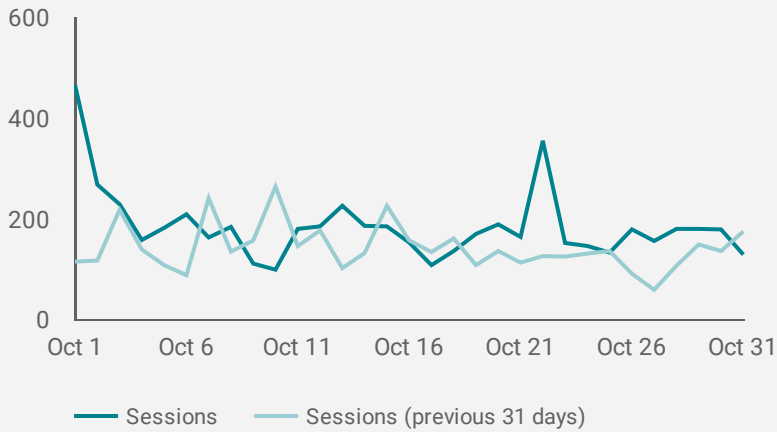

Monthly Snap Shot Data From Google Analytics

Sessions  
**5,771**  
↑ 30.0%

Avg. Session Duration  
**00:01:32**  
↓ -15.4%

Pages / Session  
**1.78**  
↓ -5.6%

Bounce Rate  
**73.8%**  
↑ 3.6%

### How are site sessions trending?