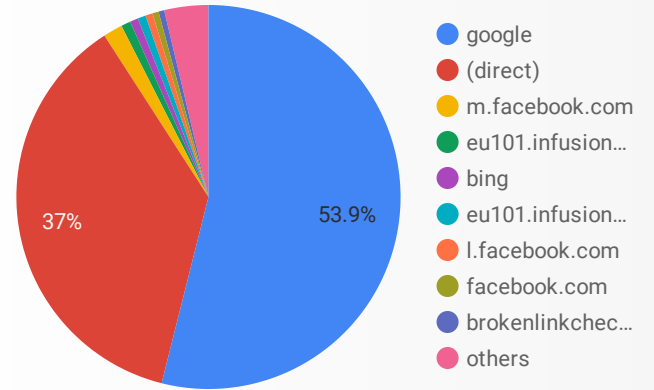

Where is your traffic coming from?